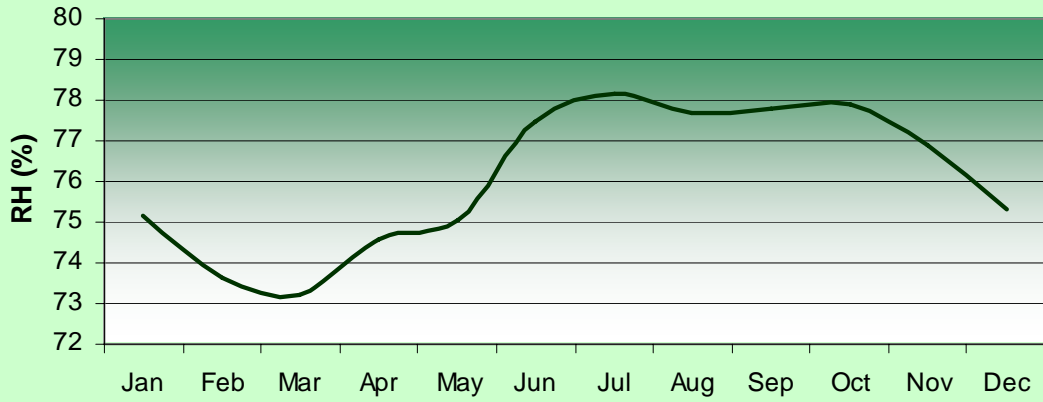

30 yrs Average Mean Rel. Humidity- E.T. Joshua Airport

30 yrs-Ave. Mean Barometric Press. - E.T. Joshua Airport